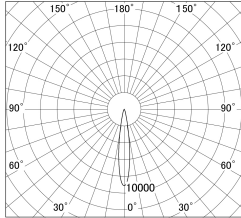

■ Lighting Distribution Curve (cd/1000 lm)