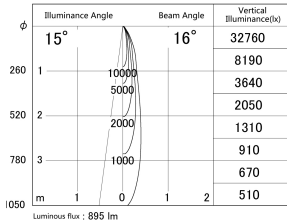

Item no. DD161-1015MW9035-TL

Series Name: AMMA Φ80 series Lens type adjustable Antiglare (DD161-AG)

■ Lighting Distribution Curve (cd/1000 lm)

Installation	Recessed mount
Type	High-efficiency antiglare type adjustable downlight
Fixture wattage	10.5W
Beam angle	16deg
Color Temp.	3500K
CRI	Ra>90
Luminous	894 lm
Body	Die-castaluminumalloy
Body finish	N/A
Trim finish	White
Reflector finish	Mirror
IP Rate	IP20
Light source	COB module
Input Voltage	AC220~240V
Dimming Type	Non-Dimmable
Certificate	CE,CCC
Cut Hole	80mm