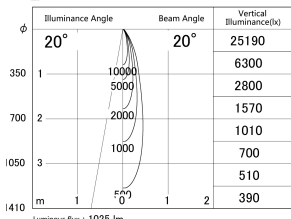

Item no. DD161-1020MW9035-TL

Series Name: AMMA Φ80 series Lens type adjustable Antiglare (DD161-AG)

■ Lighting Distribution Curve (cd/1000 lm)

Installation	Recessed mount
Type	High-efficiency antiglare type adjustable downlight
Fixture wattage	10.5W
Beam angle	20deg
Color Temp.	3500K
CRI	Ra>90
Luminous	1026 lm
Body	Die-castaluminumalloy
Body finish	N/A
Trim finish	White
Reflector finish	Mirror
IP Rate	IP20
Light source	COB module
Input Voltage	AC220~240V
Dimming Type	Non-Dimmable
Certificate	CE,CCC
Cut Hole	80mm