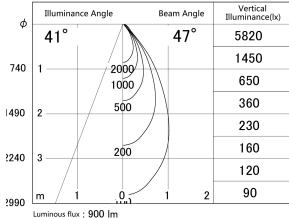

Item no. DD161-1045MW9035-TL

Series Name: AMMA Φ80 series Lens type adjustable Antiglare (DD161-AG)

■ Lighting Distribution Curve (cd/1000 lm)

Installation	Recessed mount
Type	High-efficiency antiglare type adjustable downlight
Fixture wattage	10.5W
Beam angle	47deg
Color Temp.	3500K
CRI	Ra>90
Luminous	900 lm
Body	Die-cast aluminum alloy
Body finish	N/A
Trim finish	White
Reflector finish	Mirror
IP Rate	IP20
Light source	COB module
Input Voltage	AC220~240V
Dimming Type	Non-Dimmable
Certificate	CE,CCC
Cut Hole	80mm