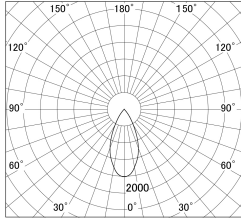

■ Lighting Distribution Curve (cd/1000 lm)