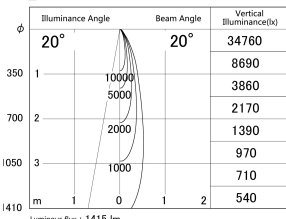

Item no. DD161-1520MW9035-TL

Series Name: AMMA Φ80 series Lens type adjustable Antiglare (DD161-AG)

■ Lighting Distribution Curve (cd/1000 lm)

Installation	Recessed mount
Type	High-efficiency antiglare type adjustable downlight
Fixture wattage	14W
Beam angle	20deg
Color Temp.	3500K
CRI	Ra>90
Luminous	1416 lm
Body	Die-castaluminumalloy
Body finish	N/A
Trim finish	White
Reflector finish	Mirror
IP Rate	IP20
Light source	COB module
Input Voltage	AC220~240V
Dimming Type	Non-Dimmable
Certificate	CE,CCC
Cut Hole	80mm