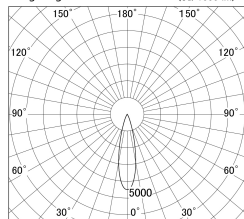

■ Lighting Distribution Curve (cd/1000 lm)