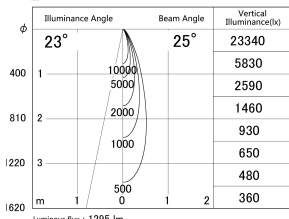

Item no. DD161-1525MW9035-TL

Series Name: AMMA Φ80 series Lens type adjustable Antiglare (DD161-AG)

■ Lighting Distribution Curve (cd/1000 lm)

Installation	Recessed mount
Type	High-efficiency antiglare type adjustable downlight
Fixture wattage	14W
Beam angle	25deg
Color Temp.	3500K
CRI	Ra>90
Luminous	1293 lm
Body	Die-castaluminumalloy
Body finish	N/A
Trim finish	White
Reflector finish	Mirror
IP Rate	IP20
Light source	COB module
Input Voltage	AC220~240V
Dimming Type	Non-Dimmable
Certificate	CE,CCC
Cut Hole	80mm