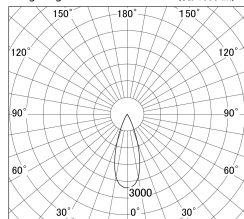

■ Lighting Distribution Curve (cd/1000 lm)