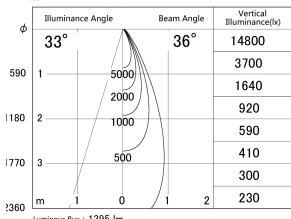

Item no. DD161-1535MW9035-TL

Series Name: AMMA Φ80 series Lens type adjustable Antiglare (DD161-AG)

■ Lighting Distribution Curve (cd/1000 lm)

Installation	Recessed mount
Type	High-efficiency antiglare type adjustable downlight
Fixture wattage	14W
Beam angle	36deg
Color Temp.	3500K
CRI	Ra>90
Luminous	1397 lm
Body	Die-castaluminumalloy
Body finish	N/A
Trim finish	White
Reflector finish	Mirror
IP Rate	IP20
Light source	COB module
Input Voltage	AC220~240V
Dimming Type	Non-Dimmable
Certificate	CE,CCC
Cut Hole	80mm