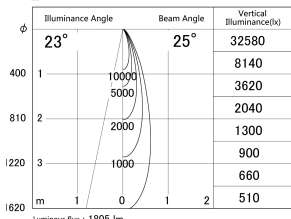

Item no. DD161-2025MW9035-TL

Series Name: AMMA Φ80 series Lens type adjustable Antiglare (DD161-AG)

■ Lighting Distribution Curve (cd/1000 lm)

Installation	Recessed mount
Type	High-efficiency antiglare type adjustable downlight
Fixture wattage	21W
Beam angle	25deg
Color Temp.	3500K
CRI	Ra>90
Luminous	1805 lm
Body	Die-castaluminumalloy
Body finish	N/A
Trim finish	White
Reflector finish	Mirror
IP Rate	IP20
Light source	COB module
Input Voltage	AC220~240V
Dimming Type	Non-Dimmable
Certificate	CE,CCC
Cut Hole	80mm