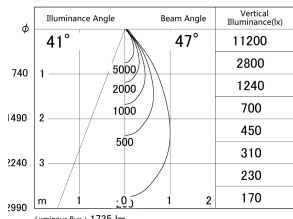

Item no. DD161-2045MW9035-TL

Series Name: AMMA Φ80 series Lens type adjustable Antiglare (DD161-AG)

■ Lighting Distribution Curve (cd/1000 lm)

Installation	Recessed mount
Type	High-efficiency antiglare type adjustable downlight
Fixture wattage	21W
Beam angle	47deg
Color Temp.	3500K
CRI	Ra>90
Luminous	1733 lm
Body	Die-castaluminumalloy
Body finish	N/A
Trim finish	White
Reflector finish	Mirror
IP Rate	IP20
Light source	COB module
Input Voltage	AC220~240V
Dimming Type	Non-Dimmable
Certificate	CE,CCC
Cut Hole	80mm