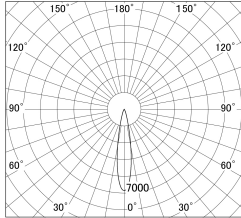

■ Lighting Distribution Curve (cd/1000 lm)