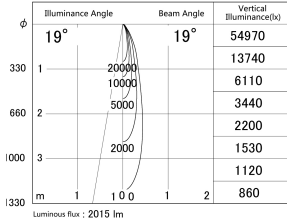

Item no. DD161-2520MW9035-TL

Series Name: AMMA Φ80 series Lens type adjustable Antiglare (DD161-AG)

■ Lighting Distribution Curve (cd/1000 lm)

Installation	Recessed mount
Type	High-efficiency antiglare type adjustable downlight
Fixture wattage	24W
Beam angle	19deg
Color Temp.	3500K
CRI	Ra>90
Luminous	2015 lm
Body	Die-castaluminumalloy
Body finish	N/A
Trim finish	White
Reflector finish	Mirror
IP Rate	IP20
Light source	COB module
Input Voltage	AC220~240V
Dimming Type	Non-Dimmable
Certificate	CE,CCC
Cut Hole	80mm