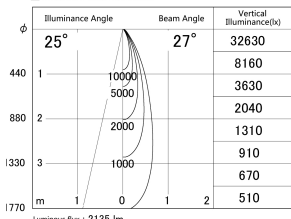

Item no. DD161-2525MW9035-TL

Series Name: AMMA Φ80 series Lens type adjustable Antiglare (DD161-AG)

■ Lighting Distribution Curve (cd/1000 lm)

Installation	Recessed mount
Type	High-efficiency antiglare type adjustable downlight
Fixture wattage	24W
Beam angle	27deg
Color Temp.	3500K
CRI	Ra>90
Luminous	2134 lm
Body	Die-castaluminumalloy
Body finish	N/A
Trim finish	White
Reflector finish	Mirror
IP Rate	IP20
Light source	COB module
Input Voltage	AC220~240V
Dimming Type	Non-Dimmable
Certificate	CE,CCC
Cut Hole	80mm