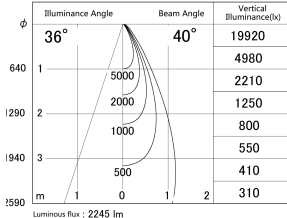

Item no. DD161-2540MW9035-TL

Series Name: AMMA Φ80 series Lens type adjustable Antiglare (DD161-AG)

■ Lighting Distribution Curve (cd/1000 lm)

Installation	Recessed mount
Type	High-efficiency antiglare type adjustable downlight
Fixture wattage	24W
Beam angle	40deg
Color Temp.	3500K
CRI	Ra>90
Luminous	2243 lm
Body	Die-castaluminumalloy
Body finish	N/A
Trim finish	White
Reflector finish	Mirror
IP Rate	IP20
Light source	COB module
Input Voltage	AC220~240V
Dimming Type	Non-Dimmable
Certificate	CE,CCC
Cut Hole	80mm