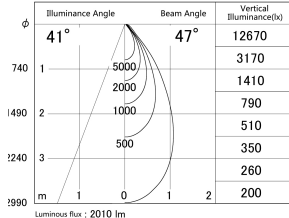

Item no. DD161-2545MW9035-TL

Series Name: AMMA Φ80 series Lens type adjustable Antiglare (DD161-AG)

■ Lighting Distribution Curve (cd/1000 lm)

Installation	Recessed mount
Type	High-efficiency antiglare type adjustable downlight
Fixture wattage	24W
Beam angle	47deg
Color Temp.	3500K
CRI	Ra>90
Luminous	2012 lm
Body	Die-castaluminumalloy
Body finish	N/A
Trim finish	White
Reflector finish	Mirror
IP Rate	IP20
Light source	COB module
Input Voltage	AC220~240V
Dimming Type	Non-Dimmable
Certificate	CE,CCC
Cut Hole	80mm