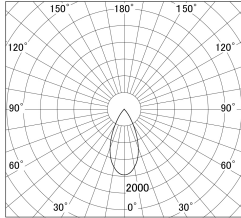

■ Lighting Distribution Curve (cd/1000 lm)