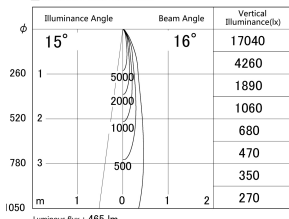

Item no. DD161-0515MW9040-TL

Series Name: AMMA Φ80 series Lens type adjustable Antiglare (DD161-AG)

■ Lighting Distribution Curve (cd/1000 lm)

Installation	Recessed mount
Type	High-efficiency antiglare type adjustable downlight
Fixture wattage	5W
Beam angle	16deg
Color Temp.	4000K
CRI	Ra>90
Luminous	465 lm
Body	Die-castaluminumalloy
Body finish	N/A
Trim finish	White
Reflector finish	Mirror
IP Rate	IP20
Light source	COB module
Input Voltage	AC220~240V
Dimming Type	Non-Dimmable
Certificate	CE,CCC
Cut Hole	80mm