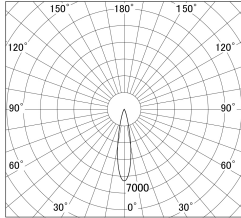

■ Lighting Distribution Curve (cd/1000 lm)