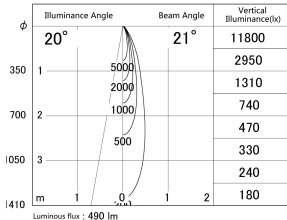

Item no. DD161-0520MW9040-TL

Series Name: AMMA Φ80 series Lens type adjustable Antiglare (DD161-AG)

■ Lighting Distribution Curve (cd/1000 lm)

Installation	Recessed mount
Type	High-efficiency antiglare type adjustable downlight
Fixture wattage	5W
Beam angle	21deg
Color Temp.	4000K
CRI	Ra>90
Luminous	491 lm
Body	Die-castaluminumalloy
Body finish	N/A
Trim finish	White
Reflector finish	Mirror
IP Rate	IP20
Light source	COB module
Input Voltage	AC220~240V
Dimming Type	Non-Dimmable
Certificate	CE,CCC
Cut Hole	80mm