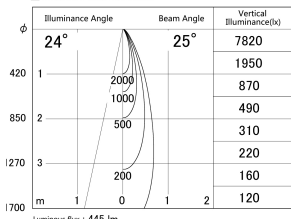

Item no. DD161-0525MW9040-TL

Series Name: AMMA Φ80 series Lens type adjustable Antiglare (DD161-AG)

■ Lighting Distribution Curve (cd/1000 lm)

Installation	Recessed mount
Type	High-efficiency antiglare type adjustable downlight
Fixture wattage	5W
Beam angle	25deg
Color Temp.	4000K
CRI	Ra>90
Luminous	445 lm
Body	Die-castaluminumalloy
Body finish	N/A
Trim finish	White
Reflector finish	Mirror
IP Rate	IP20
Light source	COB module
Input Voltage	AC220~240V
Dimming Type	Non-Dimmable
Certificate	CE,CCC
Cut Hole	80mm