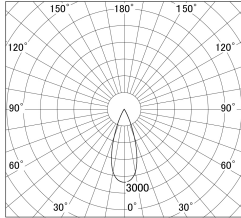

■ Lighting Distribution Curve (cd/1000 lm)