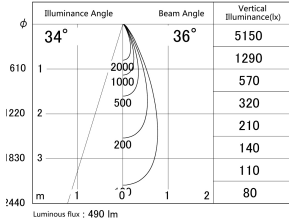

Item no. DD161-0535MW9040-TL

Series Name: AMMA Φ80 series Lens type adjustable Antiglare (DD161-AG)

■ Lighting Distribution Curve (cd/1000 lm)

Installation	Recessed mount
Type	High-efficiency antiglare type adjustable downlight
Fixture wattage	5W
Beam angle	36deg
Color Temp.	4000K
CRI	Ra>90
Luminous	491 lm
Body	Die-castaluminumalloy
Body finish	N/A
Trim finish	White
Reflector finish	Mirror
IP Rate	IP20
Light source	COB module
Input Voltage	AC220~240V
Dimming Type	Non-Dimmable
Certificate	CE,CCC
Cut Hole	80mm