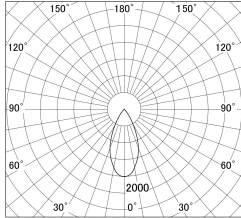

■ Lighting Distribution Curve (cd/1000 lm)