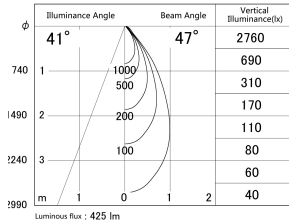

Item no. DD161-0545MW9040-TL

Series Name: AMMA Φ80 series Lens type adjustable Antiglare (DD161-AG)

■ Lighting Distribution Curve (cd/1000 lm)

Installation	Recessed mount
Type	High-efficiency antiglare type adjustable downlight
Fixture wattage	5W
Beam angle	47deg
Color Temp.	4000K
CRI	Ra>90
Luminous	427 lm
Body	Die-castaluminumalloy
Body finish	N/A
Trim finish	White
Reflector finish	Mirror
IP Rate	IP20
Light source	COB module
Input Voltage	AC220~240V
Dimming Type	Non-Dimmable
Certificate	CE,CCC
Cut Hole	80mm