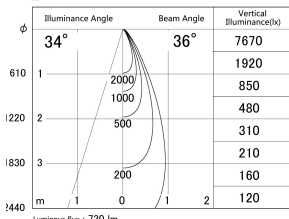

Item no. DD161-0835MW9040-TL

Series Name: AMMA Φ80 series Lens type adjustable Antiglare (DD161-AG)

■ Lighting Distribution Curve (cd/1000 lm)

Installation	Recessed mount
Type	High-efficiency antiglare type adjustable downlight
Fixture wattage	7.5W
Beam angle	36deg
Color Temp.	4000K
CRI	Ra>90
Luminous	731 lm
Body	Die-castaluminumalloy
Body finish	N/A
Trim finish	White
Reflector finish	Mirror
IP Rate	IP20
Light source	COB module
Input Voltage	AC220~240V
Dimming Type	Non-Dimmable
Certificate	CE,CCC
Cut Hole	80mm