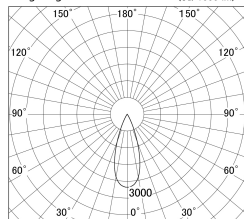

■ Lighting Distribution Curve (cd/1000 lm)