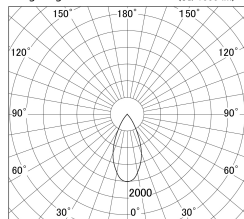

■ Lighting Distribution Curve (cd/1000 lm)