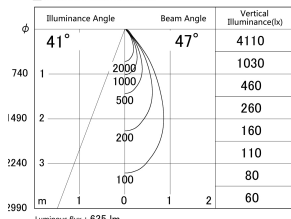

Item no. DD161-0845MW9040-TL

Series Name: AMMA Φ80 series Lens type adjustable Antiglare (DD161-AG)

■ Lighting Distribution Curve (cd/1000 lm)

Installation	Recessed mount
Type	High-efficiency antiglare type adjustable downlight
Fixture wattage	7.5W
Beam angle	47deg
Color Temp.	4000K
CRI	Ra>90
Luminous	637 lm
Body	Die-castaluminumalloy
Body finish	N/A
Trim finish	White
Reflector finish	Mirror
IP Rate	IP20
Light source	COB module
Input Voltage	AC220~240V
Dimming Type	Non-Dimmable
Certificate	CE,CCC
Cut Hole	80mm