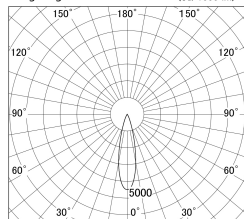

■ Lighting Distribution Curve (cd/1000 lm)