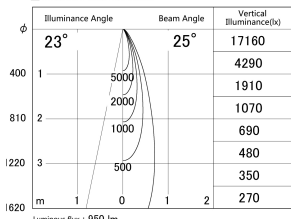

Item no. DD161-1025MW9040-TL

Series Name: AMMA Φ80 series Lens type adjustable Antiglare (DD161-AG)

■ Lighting Distribution Curve (cd/1000 lm)

Installation	Recessed mount
Type	High-efficiency antiglare type adjustable downlight
Fixture wattage	10.5W
Beam angle	25deg
Color Temp.	4000K
CRI	Ra>90
Luminous	951 lm
Body	Die-castaluminumalloy
Body finish	N/A
Trim finish	White
Reflector finish	Mirror
IP Rate	IP20
Light source	COB module
Input Voltage	AC220~240V
Dimming Type	Non-Dimmable
Certificate	CE,CCC
Cut Hole	80mm