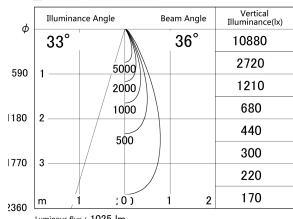

Item no. DD161-1035MW9040-TL

Series Name: AMMA Φ80 series Lens type adjustable Antiglare (DD161-AG)

■ Lighting Distribution Curve (cd/1000 lm)

Installation	Recessed mount
Type	High-efficiency antiglare type adjustable downlight
Fixture wattage	10.5W
Beam angle	36deg
Color Temp.	4000K
CRI	Ra>90
Luminous	1027 lm
Body	Die-castaluminumalloy
Body finish	N/A
Trim finish	White
Reflector finish	Mirror
IP Rate	IP20
Light source	COB module
Input Voltage	AC220~240V
Dimming Type	Non-Dimmable
Certificate	CE,CCC
Cut Hole	80mm