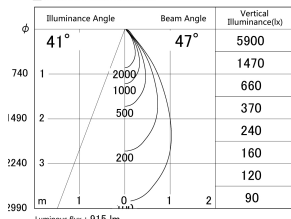

Item no. DD161-1045MW9040-TL

Series Name: AMMA Φ80 series Lens type adjustable Antiglare (DD161-AG)

■ Lighting Distribution Curve (cd/1000 lm)

Installation	Recessed mount
Type	High-efficiency antiglare type adjustable downlight
Fixture wattage	10.5W
Beam angle	47deg
Color Temp.	4000K
CRI	Ra>90
Luminous	913 lm
Body	Die-cast aluminum alloy
Body finish	N/A
Trim finish	White
Reflector finish	Mirror
IP Rate	IP20
Light source	COB module
Input Voltage	AC220~240V
Dimming Type	Non-Dimmable
Certificate	CE,CCC
Cut Hole	80mm