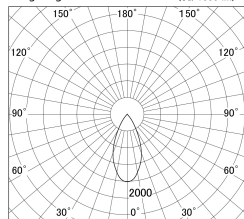

■ Lighting Distribution Curve (cd/1000 lm)