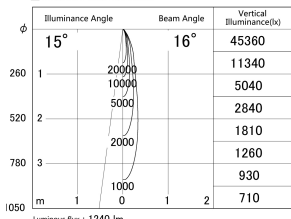

Item no. DD161-1515MW9040-TL

Series Name: AMMA Φ80 series Lens type adjustable Antiglare (DD161-AG)

■ Lighting Distribution Curve (cd/1000 lm)

Installation	Recessed mount
Type	High-efficiency antiglare type adjustable downlight
Fixture wattage	14W
Beam angle	16deg
Color Temp.	4000K
CRI	Ra>90
Luminous	1238 lm
Body	Die-castaluminumalloy
Body finish	N/A
Trim finish	White
Reflector finish	Mirror
IP Rate	IP20
Light source	COB module
Input Voltage	AC220~240V
Dimming Type	Non-Dimmable
Certificate	CE,CCC
Cut Hole	80mm