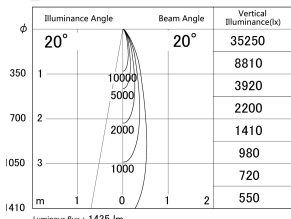

Item no. DD161-1520MW9040-TL

Series Name: AMMA Φ80 series Lens type adjustable Antiglare (DD161-AG)

■ Lighting Distribution Curve (cd/1000 lm)

Installation	Recessed mount
Type	High-efficiency antiglare type adjustable downlight
Fixture wattage	14W
Beam angle	20deg
Color Temp.	4000K
CRI	Ra>90
Luminous	1436 lm
Body	Die-castaluminumalloy
Body finish	N/A
Trim finish	White
Reflector finish	Mirror
IP Rate	IP20
Light source	COB module
Input Voltage	AC220~240V
Dimming Type	Non-Dimmable
Certificate	CE,CCC
Cut Hole	80mm