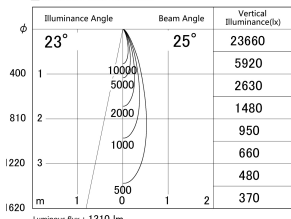

Item no. DD161-1525MW9040-TL

Series Name: AMMA Φ80 series Lens type adjustable Antiglare (DD161-AG)

■ Lighting Distribution Curve (cd/1000 lm)

Installation	Recessed mount
Type	High-efficiency antiglare type adjustable downlight
Fixture wattage	14W
Beam angle	25deg
Color Temp.	4000K
CRI	Ra>90
Luminous	1311 lm
Body	Die-castaluminumalloy
Body finish	N/A
Trim finish	White
Reflector finish	Mirror
IP Rate	IP20
Light source	COB module
Input Voltage	AC220~240V
Dimming Type	Non-Dimmable
Certificate	CE,CCC
Cut Hole	80mm