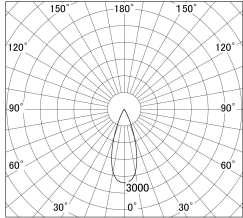

■ Lighting Distribution Curve (cd/1000 lm)