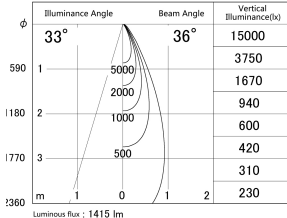

Item no. DD161-1535MW9040-TL

Series Name: AMMA Φ80 series Lens type adjustable Antiglare (DD161-AG)

■ Lighting Distribution Curve (cd/1000 lm)

Installation	Recessed mount
Type	High-efficiency antiglare type adjustable downlight
Fixture wattage	14W
Beam angle	36deg
Color Temp.	4000K
CRI	Ra>90
Luminous	1416 lm
Body	Die-castaluminumalloy
Body finish	N/A
Trim finish	White
Reflector finish	Mirror
IP Rate	IP20
Light source	COB module
Input Voltage	AC220~240V
Dimming Type	Non-Dimmable
Certificate	CE,CCC
Cut Hole	80mm