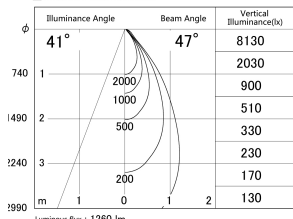

Item no. DD161-1545MW9040-TL

Series Name: AMMA Φ80 series Lens type adjustable Antiglare (DD161-AG)

■ Lighting Distribution Curve (cd/1000 lm)

Installation	Recessed mount
Type	High-efficiency antiglare type adjustable downlight
Fixture wattage	14W
Beam angle	47deg
Color Temp.	4000K
CRI	Ra>90
Luminous	1259 lm
Body	Die-castaluminumalloy
Body finish	N/A
Trim finish	White
Reflector finish	Mirror
IP Rate	IP20
Light source	COB module
Input Voltage	AC220~240V
Dimming Type	Non-Dimmable
Certificate	CE,CCC
Cut Hole	80mm