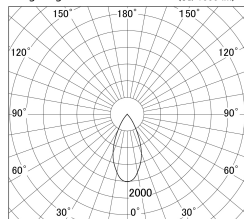

■ Lighting Distribution Curve (cd/1000 lm)