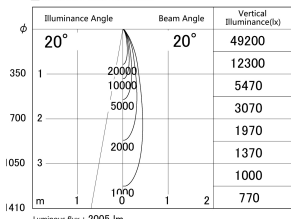

Item no. DD161-2020MW9040-TL

Series Name: AMMA Φ80 series Lens type adjustable Antiglare (DD161-AG)

■ Lighting Distribution Curve (cd/1000 lm)

Installation	Recessed mount
Type	High-efficiency antiglare type adjustable downlight
Fixture wattage	21W
Beam angle	20deg
Color Temp.	4000K
CRI	Ra>90
Luminous	2004 lm
Body	Die-castaluminumalloy
Body finish	N/A
Trim finish	White
Reflector finish	Mirror
IP Rate	IP20
Light source	COB module
Input Voltage	AC220~240V
Dimming Type	Non-Dimmable
Certificate	CE,CCC
Cut Hole	80mm