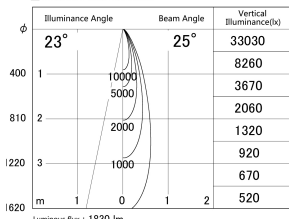

Item no. DD161-2025MW9040-TL

Series Name: AMMA Φ80 series Lens type adjustable Antiglare (DD161-AG)

■ Lighting Distribution Curve (cd/1000 lm)

Installation	Recessed mount
Type	High-efficiency antiglare type adjustable downlight
Fixture wattage	21W
Beam angle	25deg
Color Temp.	4000K
CRI	Ra>90
Luminous	1830 lm
Body	Die-castaluminumalloy
Body finish	N/A
Trim finish	White
Reflector finish	Mirror
IP Rate	IP20
Light source	COB module
Input Voltage	AC220~240V
Dimming Type	Non-Dimmable
Certificate	CE,CCC
Cut Hole	80mm