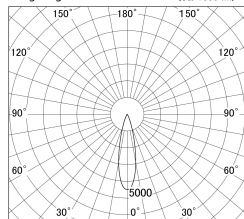

■ Lighting Distribution Curve (cd/1000 lm)