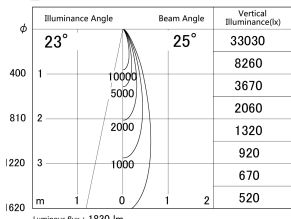

Item no. DD161-2025MW9040-TL

Series Name: AMMA Φ80 series Lens type adjustable Antiglare (DD161-AG)

■ Lighting Distribution Curve (cd/1000 lm)

Installation	Recessed mount
Type	High-efficiency antiglare type adjustable downlight
Fixture wattage	21W
Beam angle	25deg
Color Temp.	4000K
CRI	Ra>90
Luminous	1830 lm
Body	Die-castaluminumalloy
Body finish	N/A
Trim finish	White
Reflector finish	Mirror
IP Rate	IP20
Light source	COB module
Input Voltage	AC220~240V
Dimming Type	Non-Dimmable
Certificate	CE,CCC
Cut Hole	80mm