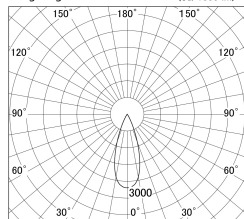

■ Lighting Distribution Curve (cd/1000 lm)