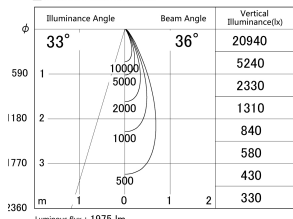

Item no. DD161-2035MW9040-TL

Series Name: AMMA Φ80 series Lens type adjustable Antiglare (DD161-AG)

■ Lighting Distribution Curve (cd/1000 lm)

Installation	Recessed mount
Type	High-efficiency antiglare type adjustable downlight
Fixture wattage	21W
Beam angle	36deg
Color Temp.	4000K
CRI	Ra>90
Luminous	1977 lm
Body	Die-castaluminumalloy
Body finish	N/A
Trim finish	White
Reflector finish	Mirror
IP Rate	IP20
Light source	COB module
Input Voltage	AC220~240V
Dimming Type	Non-Dimmable
Certificate	CE,CCC
Cut Hole	80mm