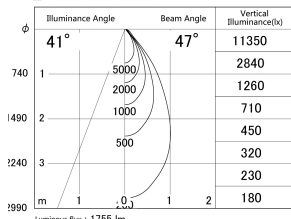

Item no. DD161-2045MW9040-TL

Series Name: AMMA Φ80 series Lens type adjustable Antiglare (DD161-AG)

■ Lighting Distribution Curve (cd/1000 lm)

Installation	Recessed mount
Type	High-efficiency antiglare type adjustable downlight
Fixture wattage	21W
Beam angle	47deg
Color Temp.	4000K
CRI	Ra>90
Luminous	1757 lm
Body	Die-castaluminumalloy
Body finish	N/A
Trim finish	White
Reflector finish	Mirror
IP Rate	IP20
Light source	COB module
Input Voltage	AC220~240V
Dimming Type	Non-Dimmable
Certificate	CE,CCC
Cut Hole	80mm