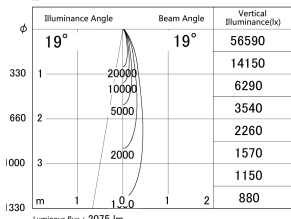

Item no. DD161-2520MW9040-TL

Series Name: AMMA Φ80 series Lens type adjustable Antiglare (DD161-AG)

■ Lighting Distribution Curve (cd/1000 lm)

Installation	Recessed mount
Type	High-efficiency antiglare type adjustable downlight
Fixture wattage	24W
Beam angle	19deg
Color Temp.	4000K
CRI	Ra>90
Luminous	2074 lm
Body	Die-castaluminumalloy
Body finish	N/A
Trim finish	White
Reflector finish	Mirror
IP Rate	IP20
Light source	COB module
Input Voltage	AC220~240V
Dimming Type	Non-Dimmable
Certificate	CE,CCC
Cut Hole	80mm