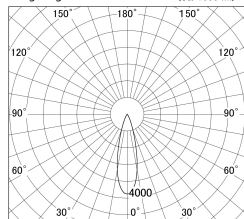

■ Lighting Distribution Curve (cd/1000 lm)