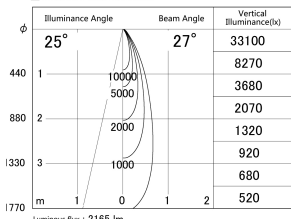

Item no. DD161-2525MW9040-TL

Series Name: AMMA Φ80 series Lens type adjustable Antiglare (DD161-AG)

■ Lighting Distribution Curve (cd/1000 lm)

Installation	Recessed mount
Type	High-efficiency antiglare type adjustable downlight
Fixture wattage	24W
Beam angle	27deg
Color Temp.	4000K
CRI	Ra>90
Luminous	2165 lm
Body	Die-castaluminumalloy
Body finish	N/A
Trim finish	White
Reflector finish	Mirror
IP Rate	IP20
Light source	COB module
Input Voltage	AC220~240V
Dimming Type	Non-Dimmable
Certificate	CE,CCC
Cut Hole	80mm