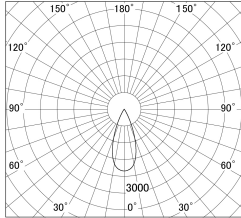

■ Lighting Distribution Curve (cd/1000 lm)