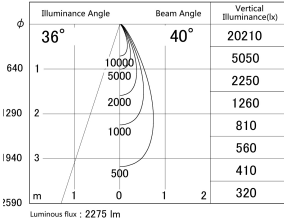

Item no. DD161-2540MW9040-TL

Series Name: AMMA Φ80 series Lens type adjustable Antiglare (DD161-AG)

■ Lighting Distribution Curve (cd/1000 lm)

Installation	Recessed mount
Type	High-efficiency antiglare type adjustable downlight
Fixture wattage	24W
Beam angle	40deg
Color Temp.	4000K
CRI	Ra>90
Luminous	2275 lm
Body	Die-cast aluminum alloy
Body finish	N/A
Trim finish	White
Reflector finish	Mirror
IP Rate	IP20
Light source	COB module
Input Voltage	AC220~240V
Dimming Type	Non-Dimmable
Certificate	CE,CCC
Cut Hole	80mm