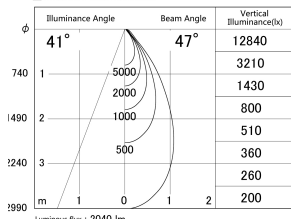

Item no. DD161-2545MW9040-TL

Series Name: AMMA Φ80 series Lens type adjustable Antiglare (DD161-AG)

■ Lighting Distribution Curve (cd/1000 lm)

Installation	Recessed mount
Type	High-efficiency antiglare type adjustable downlight
Fixture wattage	24W
Beam angle	47deg
Color Temp.	4000K
CRI	Ra>90
Luminous	2040 lm
Body	Die-castaluminumalloy
Body finish	N/A
Trim finish	White
Reflector finish	Mirror
IP Rate	IP20
Light source	COB module
Input Voltage	AC220~240V
Dimming Type	Non-Dimmable
Certificate	CE,CCC
Cut Hole	80mm