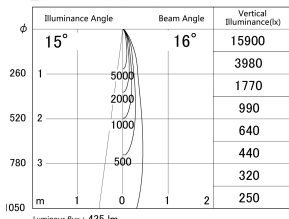

Item no. DD161-0515MB9027-TL

Series Name: AMMA Φ80 series Lens type adjustable Antiglare (DD161-AG)

■ Lighting Distribution Curve (cd/1000 lm)

Installation	Recessed mount
Type	High-efficiency antiglare type adjustable downlight
Fixture wattage	5W
Beam angle	16deg
Color Temp.	2700K
CRI	Ra>90
Luminous	434 lm
Body	Die-castaluminumalloy
Body finish	N/A
Trim finish	Black
Reflector finish	Mirror
IP Rate	IP20
Light source	COB module
Input Voltage	AC220~240V
Dimming Type	Non-Dimmable
Certificate	CE,CCC
Cut Hole	80mm