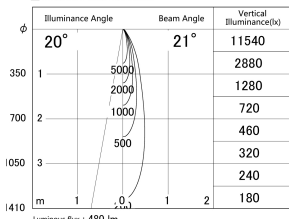

Item no. DD161-0520MB9027-TL

Series Name: AMMA Φ80 series Lens type adjustable Antiglare (DD161-AG)

■ Lighting Distribution Curve (cd/1000 lm)

Installation	Recessed mount
Type	High-efficiency antiglare type adjustable downlight
Fixture wattage	5W
Beam angle	21deg
Color Temp.	2700K
CRI	Ra>90
Luminous	480 lm
Body	Die-castaluminumalloy
Body finish	N/A
Trim finish	Black
Reflector finish	Mirror
IP Rate	IP20
Light source	COB module
Input Voltage	AC220~240V
Dimming Type	Non-Dimmable
Certificate	CE,CCC
Cut Hole	80mm