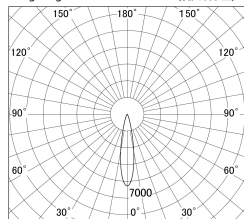

■ Lighting Distribution Curve (cd/1000 lm)