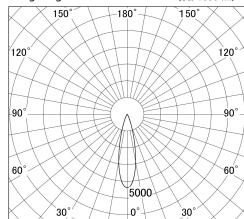

■ Lighting Distribution Curve (cd/1000 lm)