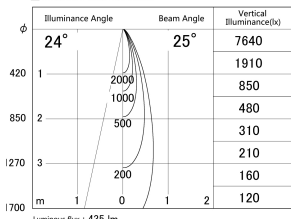

Item no. DD161-0525MB9027-TL

Series Name: AMMA Φ80 series Lens type adjustable Antiglare (DD161-AG)

■ Lighting Distribution Curve (cd/1000 lm)

Installation	Recessed mount
Type	High-efficiency antiglare type adjustable downlight
Fixture wattage	5W
Beam angle	25deg
Color Temp.	2700K
CRI	Ra>90
Luminous	435 lm
Body	Die-castaluminumalloy
Body finish	N/A
Trim finish	Black
Reflector finish	Mirror
IP Rate	IP20
Light source	COB module
Input Voltage	AC220~240V
Dimming Type	Non-Dimmable
Certificate	CE,CCC
Cut Hole	80mm