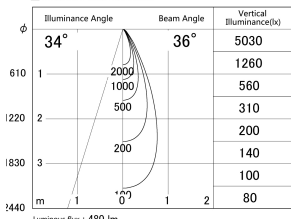

Item no. DD161-0535MB9027-TL

Series Name: AMMA Φ80 series Lens type adjustable Antiglare (DD161-AG)

■ Lighting Distribution Curve (cd/1000 lm)

Installation	Recessed mount
Type	High-efficiency antiglare type adjustable downlight
Fixture wattage	5W
Beam angle	36deg
Color Temp.	2700K
CRI	Ra>90
Luminous	479 lm
Body	Die-castaluminumalloy
Body finish	N/A
Trim finish	Black
Reflector finish	Mirror
IP Rate	IP20
Light source	COB module
Input Voltage	AC220~240V
Dimming Type	Non-Dimmable
Certificate	CE,CCC
Cut Hole	80mm