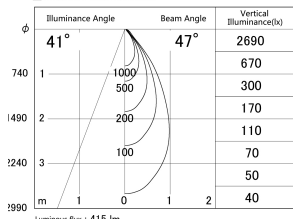

Item no. DD161-0545MB9027-TL

Series Name: AMMA Φ80 series Lens type adjustable Antiglare (DD161-AG)

■ Lighting Distribution Curve (cd/1000 lm)

Installation	Recessed mount
Type	High-efficiency antiglare type adjustable downlight
Fixture wattage	5W
Beam angle	47deg
Color Temp.	2700K
CRI	Ra>90
Luminous	417 lm
Body	Die-castaluminumalloy
Body finish	N/A
Trim finish	Black
Reflector finish	Mirror
IP Rate	IP20
Light source	COB module
Input Voltage	AC220~240V
Dimming Type	Non-Dimmable
Certificate	CE,CCC
Cut Hole	80mm