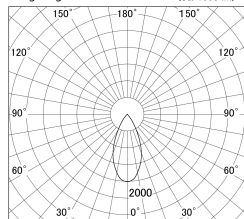

■ Lighting Distribution Curve (cd/1000 lm)