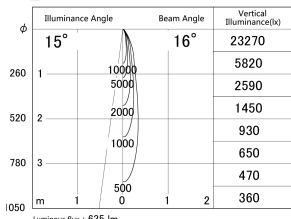

Item no. DD161-0815MB9027-TL

Series Name: AMMA Φ80 series Lens type adjustable Antiglare (DD161-AG)

■ Lighting Distribution Curve (cd/1000 lm)

Installation	Recessed mount
Type	High-efficiency antiglare type adjustable downlight
Fixture wattage	7.5W
Beam angle	16deg
Color Temp.	2700K
CRI	Ra>90
Luminous	635 lm
Body	Die-castaluminumalloy
Body finish	N/A
Trim finish	Black
Reflector finish	Mirror
IP Rate	IP20
Light source	COB module
Input Voltage	AC220~240V
Dimming Type	Non-Dimmable
Certificate	CE,CCC
Cut Hole	80mm