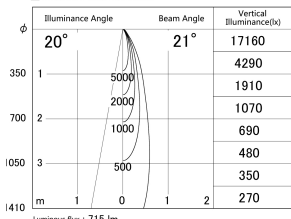

Item no. DD161-0820MB9027-TL

Series Name: AMMA Φ80 series Lens type adjustable Antiglare (DD161-AG)

■ Lighting Distribution Curve (cd/1000 lm)

Installation	Recessed mount
Type	High-efficiency antiglare type adjustable downlight
Fixture wattage	7.5W
Beam angle	21deg
Color Temp.	2700K
CRI	Ra>90
Luminous	714 lm
Body	Die-castaluminumalloy
Body finish	N/A
Trim finish	Black
Reflector finish	Mirror
IP Rate	IP20
Light source	COB module
Input Voltage	AC220~240V
Dimming Type	Non-Dimmable
Certificate	CE,CCC
Cut Hole	80mm