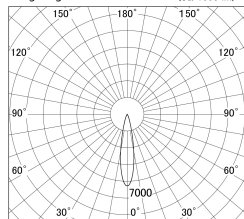

■ Lighting Distribution Curve (cd/1000 lm)