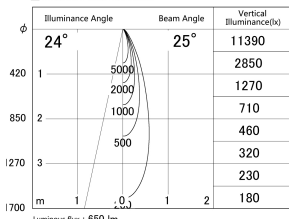

Item no. DD161-0825MB9027-TL

Series Name: AMMA Φ80 series Lens type adjustable Antiglare (DD161-AG)

■ Lighting Distribution Curve (cd/1000 lm)

Installation	Recessed mount
Type	High-efficiency antiglare type adjustable downlight
Fixture wattage	7.5W
Beam angle	25deg
Color Temp.	2700K
CRI	Ra>90
Luminous	648 lm
Body	Die-castaluminumalloy
Body finish	N/A
Trim finish	Black
Reflector finish	Mirror
IP Rate	IP20
Light source	COB module
Input Voltage	AC220~240V
Dimming Type	Non-Dimmable
Certificate	CE,CCC
Cut Hole	80mm