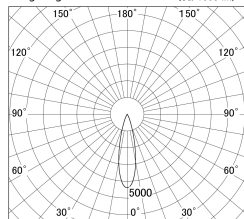

■ Lighting Distribution Curve (cd/1000 lm)