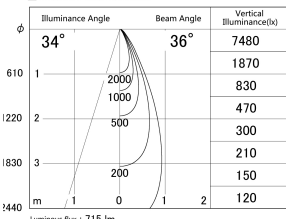

Item no. DD161-0835MB9027-TL

Series Name: AMMA Φ80 series Lens type adjustable Antiglare (DD161-AG)

■ Lighting Distribution Curve (cd/1000 lm)

Installation	Recessed mount
Type	High-efficiency antiglare type adjustable downlight
Fixture wattage	7.5W
Beam angle	36deg
Color Temp.	2700K
CRI	Ra>90
Luminous	713 lm
Body	Die-castaluminumalloy
Body finish	N/A
Trim finish	Black
Reflector finish	Mirror
IP Rate	IP20
Light source	COB module
Input Voltage	AC220~240V
Dimming Type	Non-Dimmable
Certificate	CE,CCC
Cut Hole	80mm