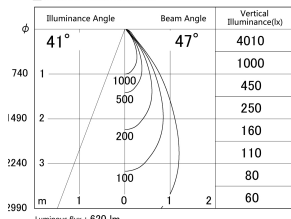

Item no. DD161-0845MB9027-TL

Series Name: AMMA Φ80 series Lens type adjustable Antiglare (DD161-AG)

■ Lighting Distribution Curve (cd/1000 lm)

Installation	Recessed mount
Type	High-efficiency antiglare type adjustable downlight
Fixture wattage	7.5W
Beam angle	47deg
Color Temp.	2700K
CRI	Ra>90
Luminous	621 lm
Body	Die-castaluminumalloy
Body finish	N/A
Trim finish	Black
Reflector finish	Mirror
IP Rate	IP20
Light source	COB module
Input Voltage	AC220~240V
Dimming Type	Non-Dimmable
Certificate	CE,CCC
Cut Hole	80mm