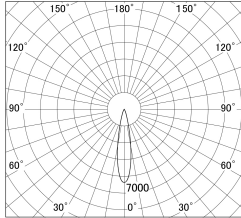

■ Lighting Distribution Curve (cd/1000 lm)