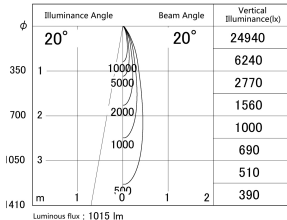

Item no. DD161-1020MB9027-TL

Series Name: AMMA Φ80 series Lens type adjustable Antiglare (DD161-AG)

■ Lighting Distribution Curve (cd/1000 lm)

Installation	Recessed mount
Type	High-efficiency antiglare type adjustable downlight
Fixture wattage	10.5W
Beam angle	20deg
Color Temp.	2700K
CRI	Ra>90
Luminous	1016 lm
Body	Die-castaluminumalloy
Body finish	N/A
Trim finish	Black
Reflector finish	Mirror
IP Rate	IP20
Light source	COB module
Input Voltage	AC220~240V
Dimming Type	Non-Dimmable
Certificate	CE,CCC
Cut Hole	80mm