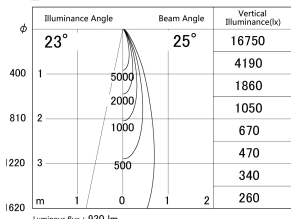

Item no. DD161-1025MB9027-TL

Series Name: AMMA Φ80 series Lens type adjustable Antiglare (DD161-AG)

■ Lighting Distribution Curve (cd/1000 lm)

Installation	Recessed mount
Type	High-efficiency antiglare type adjustable downlight
Fixture wattage	10.5W
Beam angle	25deg
Color Temp.	2700K
CRI	Ra>90
Luminous	928 lm
Body	Die-castaluminumalloy
Body finish	N/A
Trim finish	Black
Reflector finish	Mirror
IP Rate	IP20
Light source	COB module
Input Voltage	AC220~240V
Dimming Type	Non-Dimmable
Certificate	CE,CCC
Cut Hole	80mm