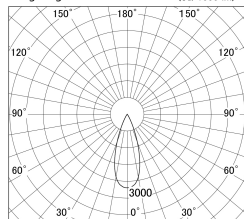

■ Lighting Distribution Curve (cd/1000 lm)