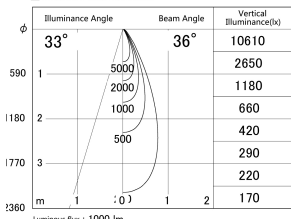

Item no. DD161-1035MB9027-TL

Series Name: AMMA Φ80 series Lens type adjustable Antiglare (DD161-AG)

■ Lighting Distribution Curve (cd/1000 lm)

Installation	Recessed mount
Type	High-efficiency antiglare type adjustable downlight
Fixture wattage	10.5W
Beam angle	36deg
Color Temp.	2700K
CRI	Ra>90
Luminous	1002 lm
Body	Die-castaluminumalloy
Body finish	N/A
Trim finish	Black
Reflector finish	Mirror
IP Rate	IP20
Light source	COB module
Input Voltage	AC220~240V
Dimming Type	Non-Dimmable
Certificate	CE,CCC
Cut Hole	80mm