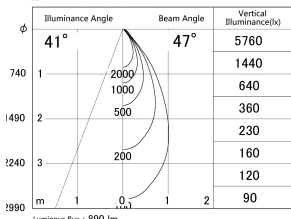

Item no. DD161-1045MB9027-TL

Series Name: AMMA Φ80 series Lens type adjustable Antiglare (DD161-AG)

■ Lighting Distribution Curve (cd/1000 lm)

Installation	Recessed mount
Type	High-efficiency antiglare type adjustable downlight
Fixture wattage	10.5W
Beam angle	47deg
Color Temp.	2700K
CRI	Ra>90
Luminous	891 lm
Body	Die-castaluminumalloy
Body finish	N/A
Trim finish	Black
Reflector finish	Mirror
IP Rate	IP20
Light source	COB module
Input Voltage	AC220~240V
Dimming Type	Non-Dimmable
Certificate	CE,CCC
Cut Hole	80mm