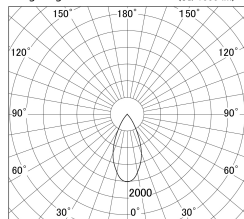

■ Lighting Distribution Curve (cd/1000 lm)