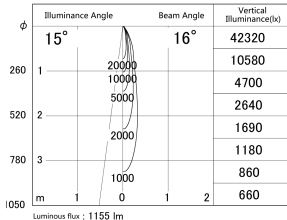

Item no. DD161-1515MB9027-TL

Series Name: AMMA Φ80 series Lens type adjustable Antiglare (DD161-AG)

■ Lighting Distribution Curve (cd/1000 lm)

Installation	Recessed mount
Type	High-efficiency antiglare type adjustable downlight
Fixture wattage	14W
Beam angle	16deg
Color Temp.	2700K
CRI	Ra>90
Luminous	1155 lm
Body	Die-castaluminumalloy
Body finish	N/A
Trim finish	Black
Reflector finish	Mirror
IP Rate	IP20
Light source	COB module
Input Voltage	AC220~240V
Dimming Type	Non-Dimmable
Certificate	CE,CCC
Cut Hole	80mm