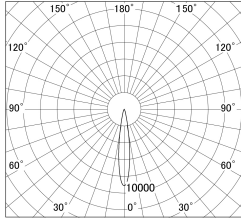

■ Lighting Distribution Curve (cd/1000 lm)